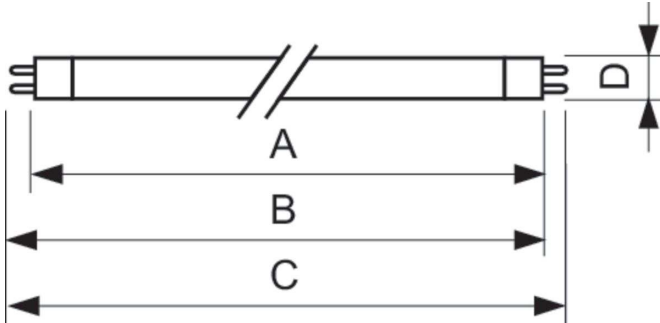

### Product data

General Information		Operating and Electrical	
Cap-Base	G5	Power Consumption	28.1 W
Features	na [Not Applicable]	Lamp Current (Nom)	0.170 A
Flux measurement reference	Sphere		
Light Technical		Controls and Dimming	
Color Code	840 [CCT of 4000K]	Dimmable	Yes
Luminous Flux	2,675 lm		
Color Designation	Cool White (CW)	Mechanical and Housing	
Chromaticity Coordinate X (Nom)	0.38	Bulb Shape	T5
Chromaticity Coordinate Y (Nom)	0.38		
Correlated Color Temperature (Nom)	4000 K	Approval and Application	
Luminous Efficacy (rated) (Nom)	96 lm/W	Energy Efficiency Class	F
Color rendering index (CRI)	80	Mercury (Hg) Content (Nom)	1.2 mg
		Energy Consumption kWh/1000 h	29 kWh
		EPREL Registration Number	423537

# MASTER TL5 High Efficiency

Product Data	
Order product name	MASTER TL5 HE 28W/840 SLV/40
Full product name	MASTER TL5 HE 28W/840 SLV/40
Full product code	871150063948655
Order code	927926584055
Material Nr. (12NC)	927926584055

## Dimensional drawing

Product	D (max)	A (max)	B (max)	B (min)	C (max)
MASTER TL5 HE 28W/840 SLV/40	17 mm	1,149.0 mm	1,156.1 mm	1,153.7 mm	1,163.2 mm