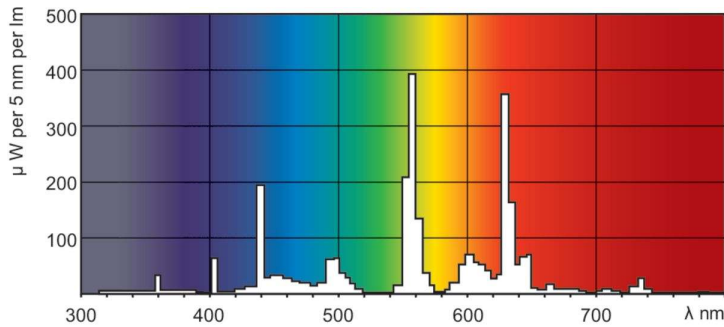

### Product data

General Information		Operating and Electrical	
Cap-Base	G5	Power Consumption	28.1 W
Features	na [Not Applicable]	Lamp Current (Nom)	0.170 A
Flux measurement reference	Sphere		
Light Technical		Controls and Dimming	
Color Code	840 [CCT of 4000K]	Dimmable	Yes
Luminous Flux	2,675 lm		
Color Designation	Cool White (CW)	Mechanical and Housing	
Chromaticity Coordinate X (Nom)	0.38	Bulb Shape	T5
Chromaticity Coordinate Y (Nom)	0.38		
Correlated Color Temperature (Nom)	4000 K	Approval and Application	
Luminous Efficacy (rated) (Nom)	96 lm/W	Energy Efficiency Class	F
Color rendering index (CRI)	80	Mercury (Hg) Content (Nom)	1.2 mg
		Energy Consumption kWh/1000 h	29 kWh
		EPREL Registration Number	423537

# MASTER TL5 High Efficiency

Product Data	
Order product name	MASTER TL5 HE 28W/840 SLV/40
Full product name	MASTER TL5 HE 28W/840 SLV/40
Full product code	871150063948655
Order code	927926584055
Material Nr. (12NC)	927926584055

## Photometric data

Spectral Power Distribution Colour - MASTER TL5 HE 28W/840 SLV/40