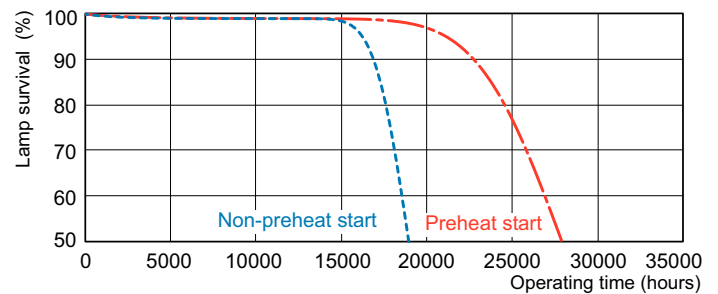

## Photometric data

Spectral Power Distribution Colour - MASTER TL5 HE 28W/840 SLV/40

## Lifetime

Life Expectancy Diagram - MASTER TL5 HE 28W/840 SLV/40

Life Expectancy Diagram - MASTER TL5 HE 28W/840 SLV/40