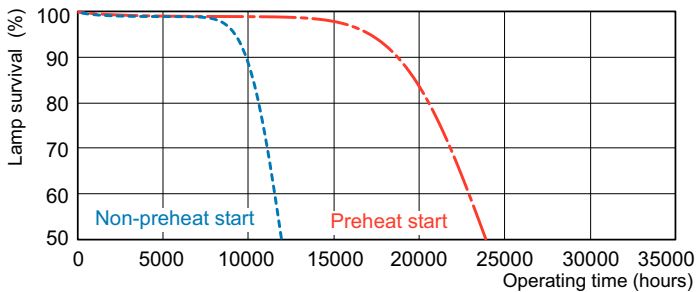

Product data

General Information		Operating and Electrical	
Cap-Base	G5	Power Consumption	14.0 W
Features	na [Not Applicable]	Lamp Current (Nom)	0.165 A
Flux measurement reference	Sphere		
Light Technical		Controls and Dimming	
Color Code	865 [CCT of 6500K]	Dimmable	Yes
Luminous Flux	1,125 lm		
Color Designation	Cool Daylight	Mechanical and Housing	
Chromaticity Coordinate X (Nom)	0.313	Bulb Shape	T5
Chromaticity Coordinate Y (Nom)	0.337		
Correlated Color Temperature (Nom)	6500 K	Approval and Application	
Luminous Efficacy (rated) (Nom)	80 lm/W	Energy Efficiency Class	G
Color rendering index (CRI)	82	Mercury (Hg) Content (Nom)	1.2 mg
		Energy Consumption kWh/1000 h	14 kWh
		EPREL Registration Number	423448

Photometric data

Spectral Power Distribution Colour - MASTER TL5 HE 14W/865 SLV/40

Lifetime

Life Expectancy Diagram - MASTER TL5 HE 14W/865 SLV/40

Life Expectancy Diagram - MASTER TL5 HE 14W/865 SLV/40

MASTER TL5 High Efficiency