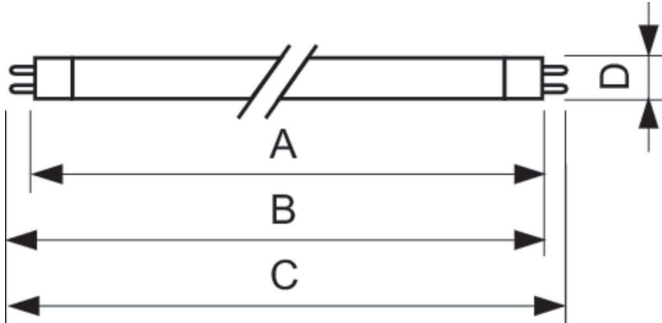

MASTER TL5 High Efficiency

Product Data	
Order product name	MASTER TL5 HE 14W/865 SLV/40
Full product name	MASTER TL5 HE 14W/865 SLV/40
Full product code	871150071009355
Order code	927926086555
Material Nr. (12NC)	927926086555

Numerator - Quantity Per Pack	1
EAN/UPC - Product/Case	8711500710093
Numerator - Packs per outer box	40
EAN/UPC - Case	8711500867490

Dimensional drawing

Product	D (max)	A (max)	B (max)	B (min)	C (max)
MASTER TL5 HE 14W/865 SLV/40	17 mm	549.0 mm	556.1 mm	553.7 mm	563.2 mm