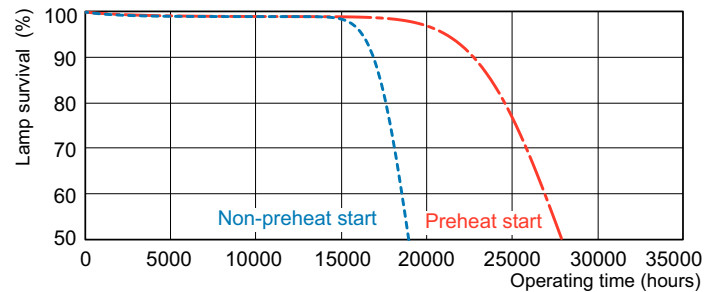

Photometric data

Spectral Power Distribution Colour - MASTER TL5 HE 14W/865 SLV/40

Lifetime

Life Expectancy Diagram - MASTER TL5 HE 14W/865 SLV/40

Life Expectancy Diagram - MASTER TL5 HE 14W/865 SLV/40

MASTER TL5 High Efficiency