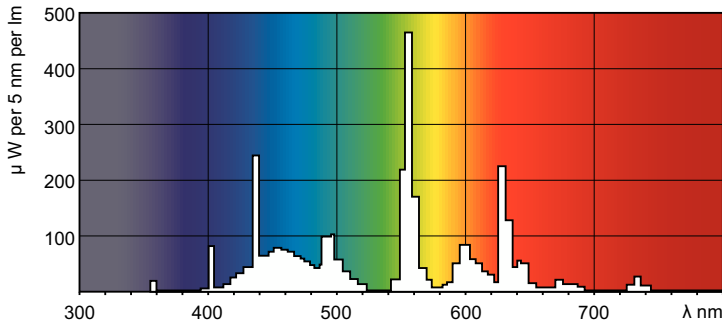

MASTER TL5 High Efficiency

MASTER TL5 HE 14W/865 SLV/40

This TL5 lamp (tube diameter 16 mm) has a high luminous efficacy, resulting in low energy consumption. The High Efficiency TL5 lamp offers excellent lumen maintenance and good color rendering. Application areas are offices, industry, public and governmental buildings, schools, hospitals and indoor sports lighting.

Product data

General Information		Operating and Electrical	
Cap-Base	G5	Power Consumption	14.0 W
Features	na [Not Applicable]	Lamp Current (Nom)	0.165 A
Flux measurement reference	Sphere		
Light Technical		Controls and Dimming	
Color Code	865 [CCT of 6500K]	Dimmable	Yes
Luminous Flux	1,125 lm		
Color Designation	Cool Daylight	Mechanical and Housing	
Chromaticity Coordinate X (Nom)	0.313	Bulb Shape	T5
Chromaticity Coordinate Y (Nom)	0.337		
Correlated Color Temperature (Nom)	6500 K	Approval and Application	
Luminous Efficacy (rated) (Nom)	80 lm/W	Energy Efficiency Class	G
Color rendering index (CRI)	82	Mercury (Hg) Content (Nom)	1.2 mg
		Energy Consumption kWh/1000 h	14 kWh
		EPREL Registration Number	423448

MASTER TL5 High Efficiency

Product Data	
Order product name	MASTER TL5 HE 14W/865 SLV/40
Full product name	MASTER TL5 HE 14W/865 SLV/40
Full product code	871150071009355
Order code	927926086555
Material Nr. (12NC)	927926086555

Photometric data

Spectral Power Distribution Colour - MASTER TL5 HE 14W/865 SLV/40

Lifetime

Life Expectancy Diagram - MASTER TL5 HE 14W/865 SLV/40

Life Expectancy Diagram - MASTER TL5 HE 14W/865 SLV/40

MASTER TL5 High Efficiency