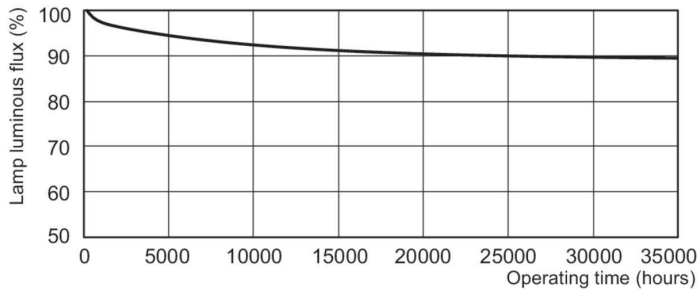

MASTER TL5 High Efficiency

Lifetime

Lumen Maintenance Diagram - MASTER TL5 HE 14W/865 SLV/40