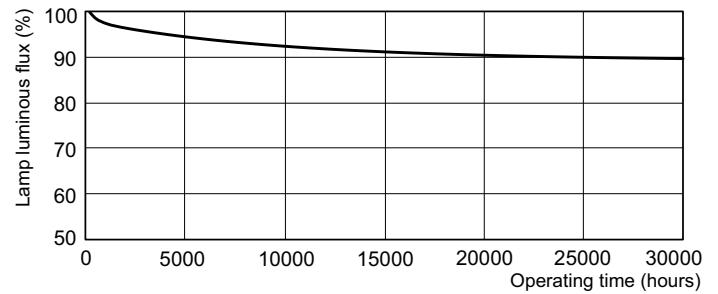

Product data

General Information		Operating and Electrical	
Cap-Base	G5	Power Consumption	38.0 W
Features	na [Not Applicable]	Lamp Current (Nom)	0.325 A
Flux measurement reference	Sphere		
Light Technical		Controls and Dimming	
Color Code	830 [CCT of 3000K]	Dimmable	Yes
Luminous Flux	3,100 lm		
Color Designation	Warm White (WW)	Mechanical and Housing	
Chromaticity Coordinate X (Nom)	0.44	Bulb Shape	T5
Chromaticity Coordinate Y (Nom)	0.403		
Correlated Color Temperature (Nom)	3000 K	Approval and Application	
Luminous Efficacy (rated) (Nom)	82 lm/W	Energy Efficiency Class	G
Color rendering index (CRI)	82	Mercury (Hg) Content (Nom)	1.2 mg
		Energy Consumption kWh/1000 h	38 kWh
		EPREL Registration Number	423557

Photometric data

Spectral Power Distribution Colour - MASTER TL5 HO 39W/830 SLV/40

Lifetime

Life Expectancy Diagram - MASTER TL5 HO 39W/830 SLV/40

Lumen Maintenance Diagram - MASTER TL5 HO 39W/830 SLV/40

MASTER TL5 High Output