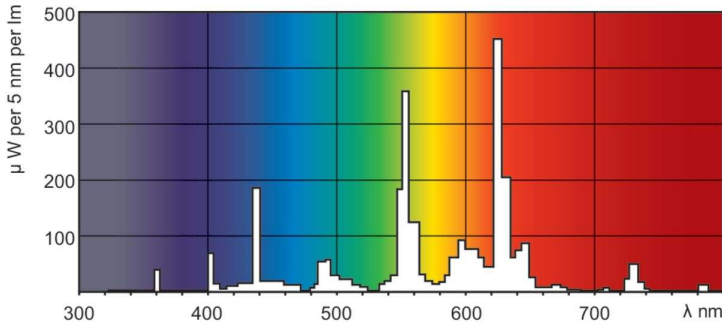

Product data

General Information		Operating and Electrical	
Cap-Base	G5	Power Consumption	38.0 W
Features	na [Not Applicable]	Lamp Current (Nom)	0.325 A
Flux measurement reference	Sphere		
Light Technical		Controls and Dimming	
Color Code	830 [CCT of 3000K]	Dimmable	Yes
Luminous Flux	3,100 lm		
Color Designation	Warm White (WW)	Mechanical and Housing	
Chromaticity Coordinate X (Nom)	0.44	Bulb Shape	T5
Chromaticity Coordinate Y (Nom)	0.403		
Correlated Color Temperature (Nom)	3000 K	Approval and Application	
Luminous Efficacy (rated) (Nom)	82 lm/W	Energy Efficiency Class	G
Color rendering index (CRI)	82	Mercury (Hg) Content (Nom)	1.2 mg
		Energy Consumption kWh/1000 h	38 kWh
		EPREL Registration Number	423557

MASTER TL5 High Output

Product Data	
Order product name	MASTER TL5 HO 39W/830 SLV/40
Full product name	MASTER TL5 HO 39W/830 SLV/40
Full product code	871150063962255
Order code	927928583055
Material Nr. (12NC)	927928583055

Photometric data

Spectral Power Distribution Colour - MASTER TL5 HO 39W/830 SLV/40

Lifetime

Life Expectancy Diagram - MASTER TL5 HO 39W/830 SLV/40

Lumen Maintenance Diagram - MASTER TL5 HO 39W/830 SLV/40

MASTER TL5 High Output