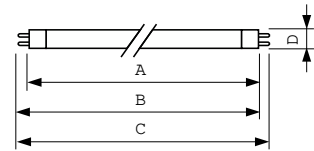

Product data

General Information		Operating and Electrical	
Cap-Base	G5	Power Consumption	38.0 W
Features	na [Not Applicable]	Lamp Current (Nom)	0.325 A
Flux measurement reference	Sphere		
Light Technical		Controls and Dimming	
Color Code	830 [CCT of 3000K]	Dimmable	Yes
Luminous Flux	3,100 lm		
Color Designation	Warm White (WW)	Mechanical and Housing	
Chromaticity Coordinate X (Nom)	0.44	Bulb Shape	T5
Chromaticity Coordinate Y (Nom)	0.403		
Correlated Color Temperature (Nom)	3000 K	Approval and Application	
Luminous Efficacy (rated) (Nom)	82 lm/W	Energy Efficiency Class	G
Color rendering index (CRI)	82	Mercury (Hg) Content (Nom)	1.2 mg
		Energy Consumption kWh/1000 h	38 kWh
		EPREL Registration Number	423557

Numerator - Quantity Per Pack	1
EAN/UPC - Product/Case	8711500639622
Numerator - Packs per outer box	40
EAN/UPC - Case	8711500260031

Dimensional drawing

Product	D (max)	A (max)	B (max)	B (min)	C (max)
MASTER TL5 HO 39W/830 SLV/40	17 mm	849.0 mm	856.1 mm	853.7 mm	863.2 mm