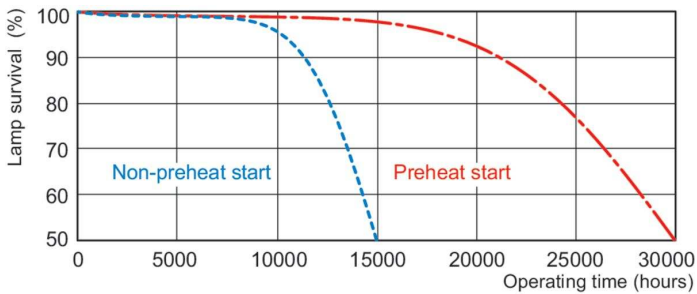

Lifetime

Life Expectancy Diagram - MASTER TL5 HO 39W/830 SLV/40