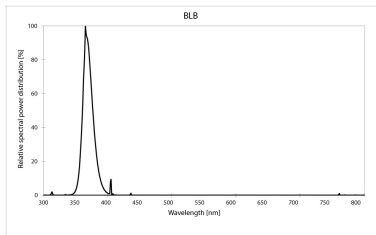

Blacklight BL368 Linear T8 F36W T8 BL368 24 0000092

Special purpose lamp	Yes
Intended purpose	Flykilling - Insect attraction
Suitable for household illumination	No
Safety message	Not suitable for household

PHOTOMETRY

TECHNICAL DRAWINGS