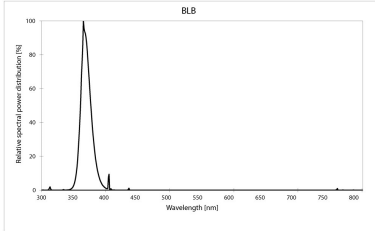

Blacklight BL368 Linear T12

F20W T12 BL368 24
0000361

Light colour	BL368 Blacklight
Adjustable chromaticity	N

Electrical data

Wattage (W)	20.00
Watt (Rated) - High frequency (W)	13.50
Current (A)	0.37
Mains voltage (V)	230-240V
Control gear required	Yes
Transformer required	No
Dimmable	No
Dimming method	N/A

Lifetime data

Average life (Nominal) (h)	10000

Physical data

Nominal Product Length (mm)	600.0
Nominal Product Diameter (mm)	38
Max. Length base to base (mm) - A	589.8
Length base to pin Min-Max (mm) - B	594.5-596.9
Max. Lamp Length (mm) - C/L	604.0
Max. Lamp Diameter (mm) - D	40.5
Weight (kg)	0.133

Packaging

Single packaging type	Carton
Product EAN number	5410288003610
Packaging single length / height (cm)	60.3
Packaging single width (cm)	4.3
Packaging single depth (cm)	4.1
DUN14 (outer)	15410288003617
Units per outer package	25
Packaging outer length / height (cm)	63.0
Packaging outer width (cm)	22.0
Packaging outer depth (cm)	21.0

Safety data

Lamp mercury content (mg)	9.00
Optimal operating condition (°C)	-20-40
Breakage cleaning instructions	Applicable
Recommendation for disposal at end of life	Applicable
Special purpose lamp	Yes
Intended purpose	Flykilling - Insect attraction
Suitable for household illumination	No
Safety message	Not suitable for household

Blacklight BL368 Linear T12 F20W T12 BL368 24 0000361

PHOTOMETRY

TECHNICAL DRAWINGS