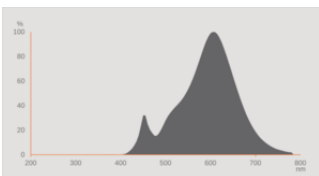

#### Photometrical data

Luminous flux	1521 lm
Nominal useful luminous flux 90°	1521 lm
Luminous efficacy	138 lm/W
Lumen main.fact.at end of nom.life time	0.70
Light color (designation)	Warm White
Color temperature	2700 K
Color rendering index Ra	$\geq 80$
Light color	827
Standard deviation of color matching	$\leq 6$ sdcn
Rated LLMF at 6,000 h	0.80
Flickering metric (Pst LM)	1.0
Stroboscope effect metric (SVM)	0.9